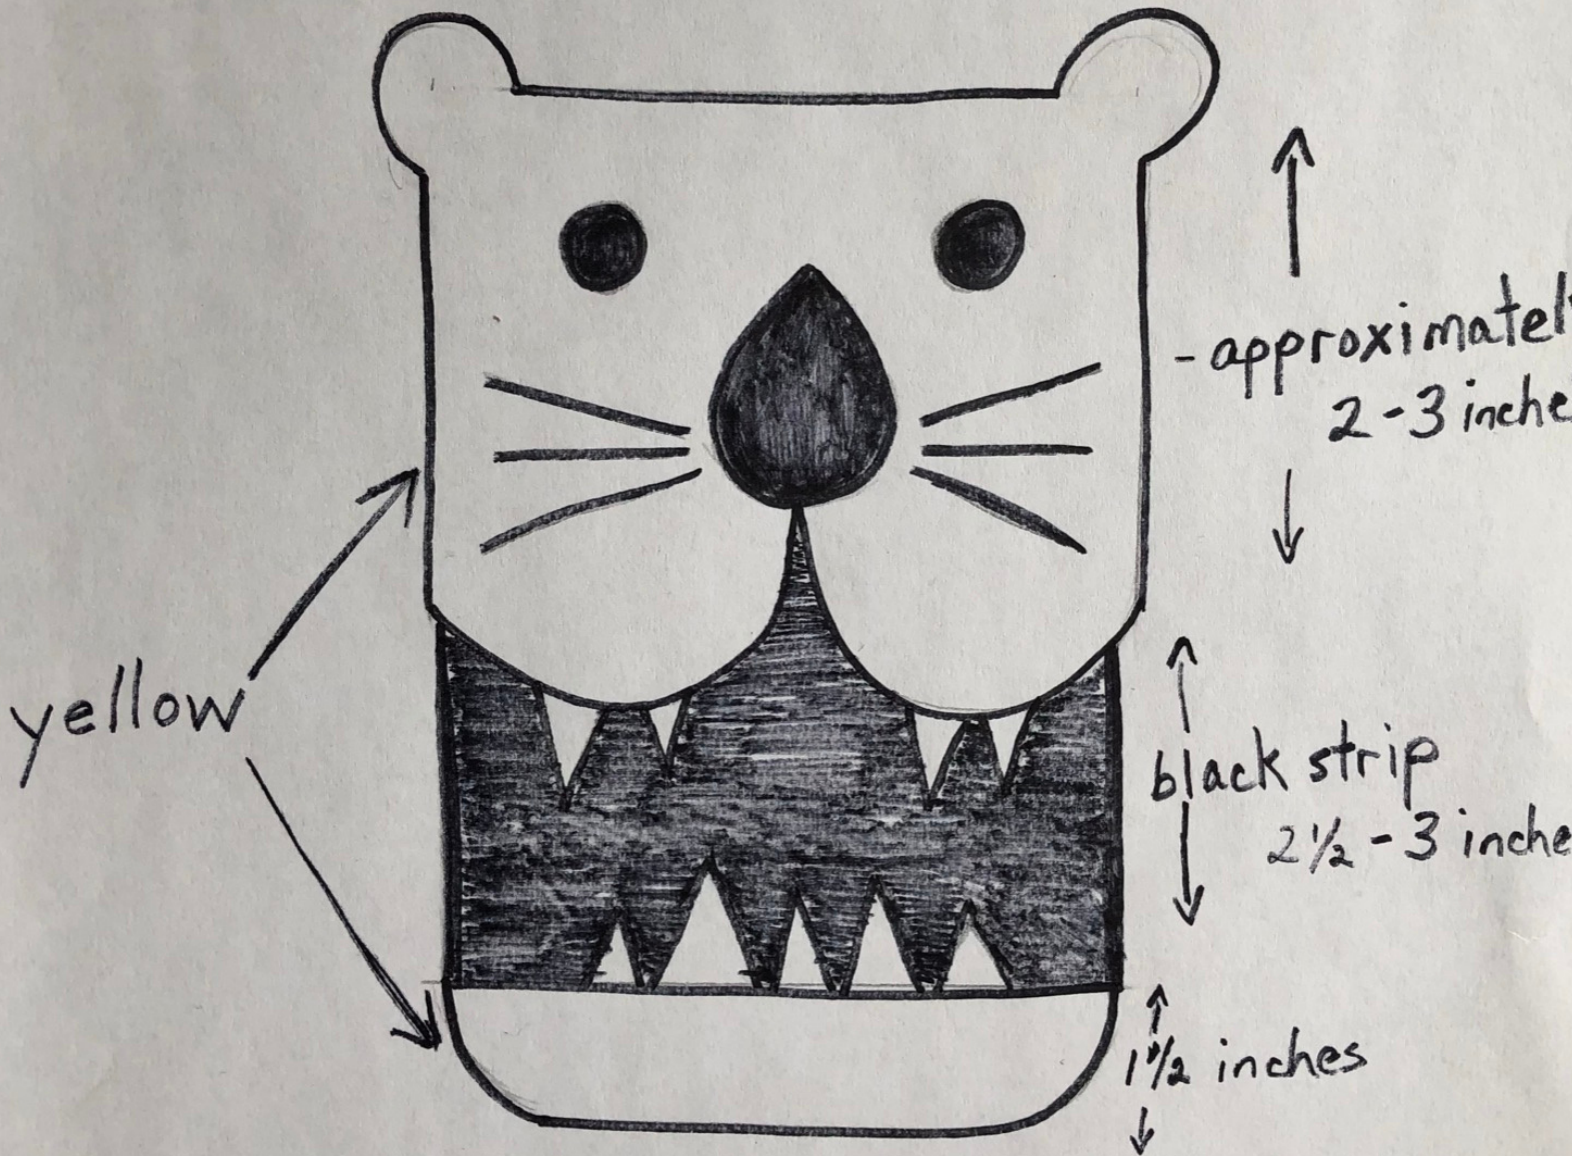

LION FACE

← approximately
4 inches →

- 2 black eyes
- 1 black nose

- 8-10 white teeth